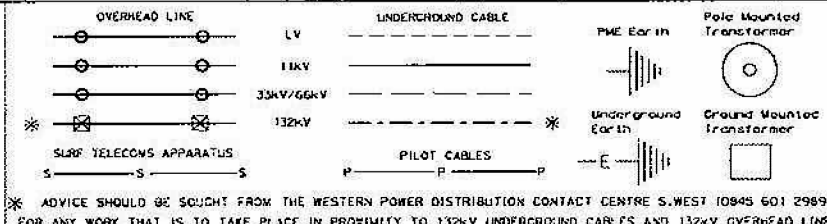

Information is given as a guide only and its accuracy cannot be guaranteed.

Based upon the Ordnance Surveys map with the permission of the Controller of Her Majesty's Stationery Office. Crown Copyright Reserved. Western Power Distribution, Avonbank, Feeder Road, Bristol, BS2 0TB. Licence No. EL27318X. CARE SHOULD BE EXERCISED TO ENSURE THE PRECISE POSITION OF THE WPD APPARATUS IF WORK IS TO BE EXECUTED IN ITS VICINITY. If in doubt contact your local WPD office.

DATE: 16-6-2010
 SCALE 1: 500
 REPLY BY: Ivan Heeley
 OUR REF: 147519/1
 MAP REF: SX4874SW