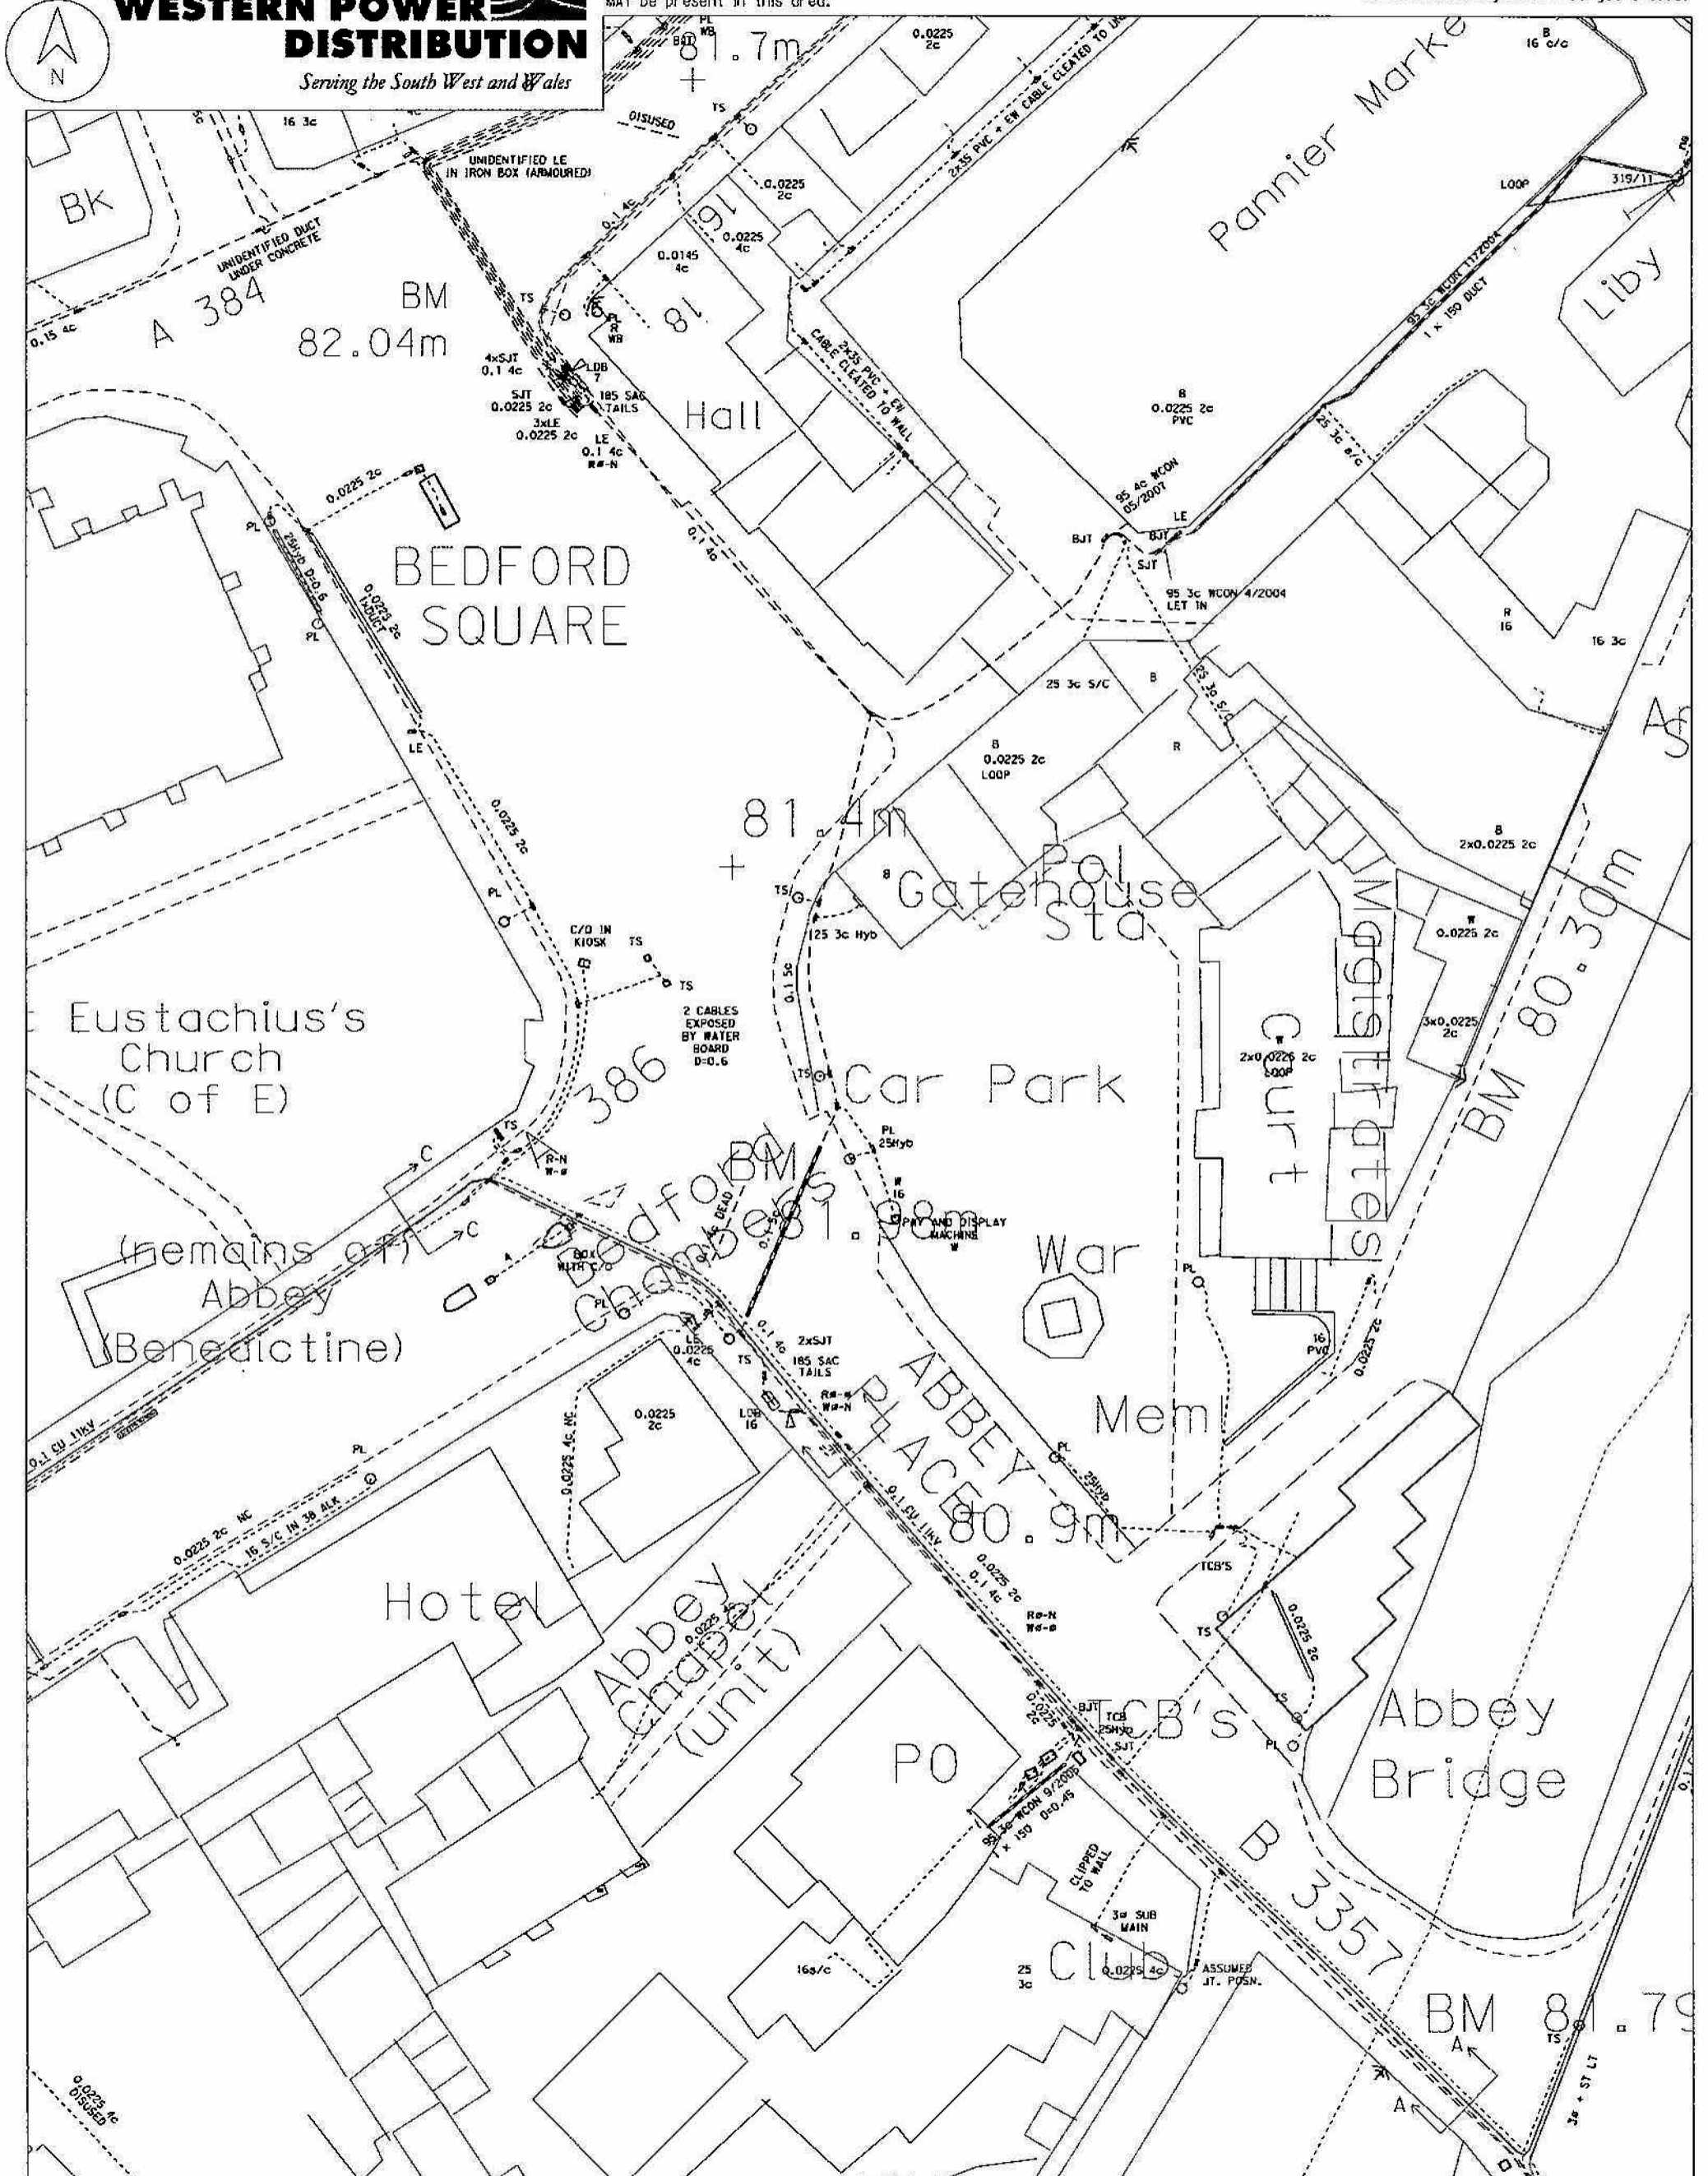

Information is given as a guide only and its accuracy cannot be guaranteed.

Based upon the Ordnance Surveys map with the permission of the Controller of Her Majesty's Stationery Office. Crown Copyright Reserved. Western Power Distribution, Avonbank, Feeder Road, Bristol, BS2 0TB. Licence No. EL27318X. CARE SHOULD BE EXERCISED TO ENSURE THE PRECISE POSITION OF THE WPD APPARATUS IF WORK IS TO BE EXECUTED IN ITS VICINITY. If in doubt contact your local WPD office.

DATE: 16-6-2010
 SCALE 1: 500
 REPLY BY: Ivan Heeley
 OUR REF: 147519/1
 MAP REF: SX4874SW