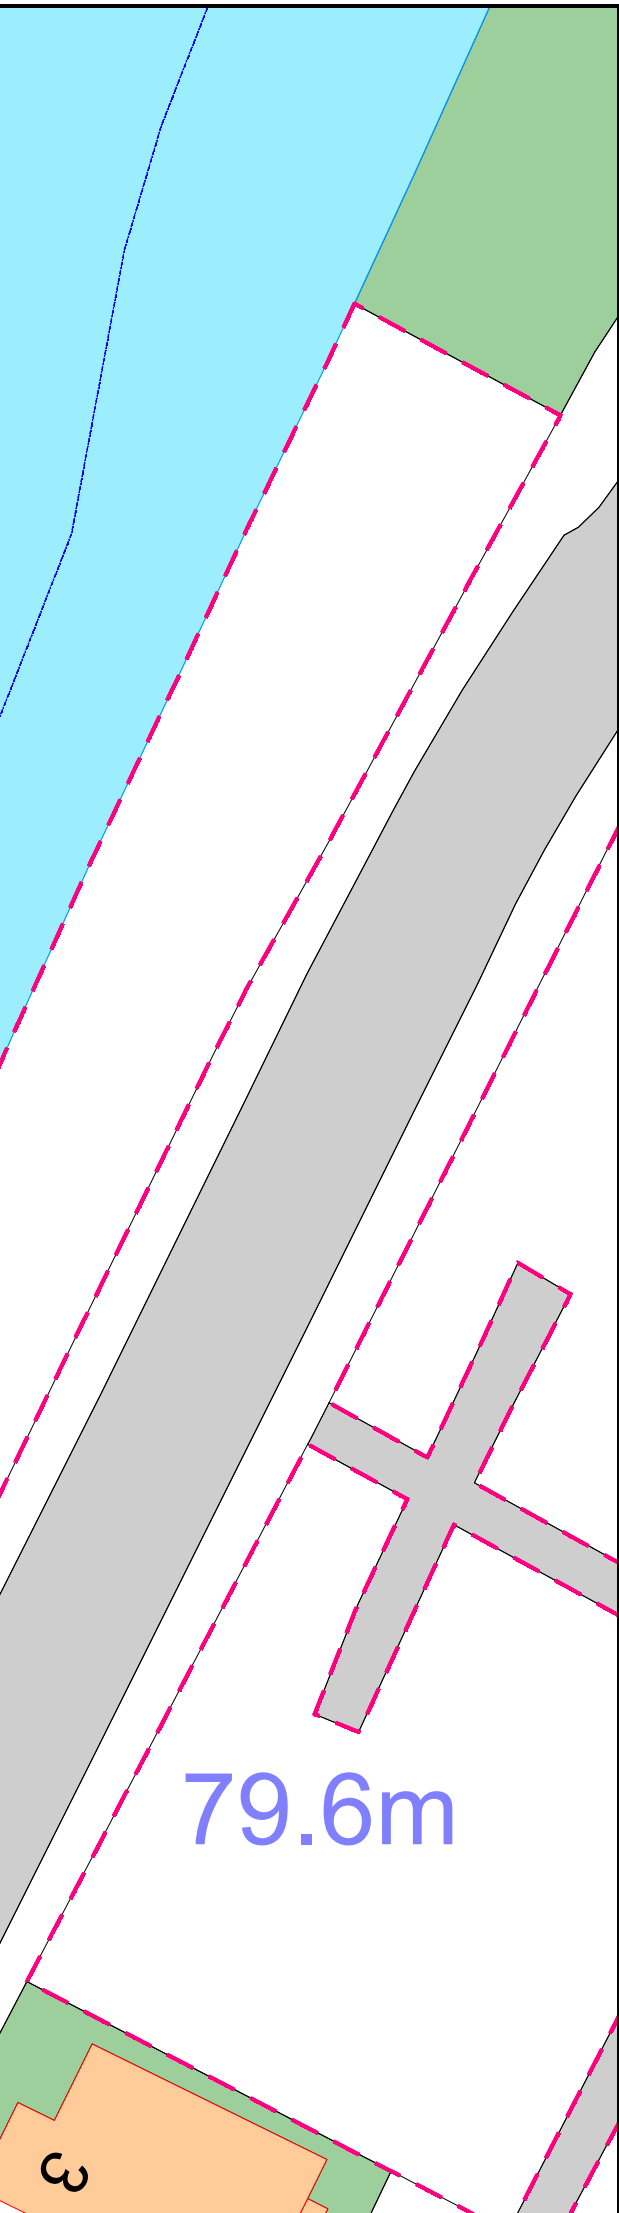

MARKET

Mus

30

1

2

Posts

Ward Bdy

CR

ue
rk

eml

PCs

79.6m

3

TCB

Abbey Bridge

2

1

Tavistock Town Council

Town Council Offices, Drake Road, Tavistock, PL19 0AU
01822 613529

Market Road, River Tavy Land & Land around Guildhall Toilets

SCALE :

1 : 325

@ A3

DATE :

29/04/2024

MAP FILENAME :

Tree Inspection

Map data may be © Crown copyright (and database rights) (2022)
supplied under OS PSMA licence number EUL 100058385.
Terms and conditions apply : Refer to Ordnance Survey @ website.