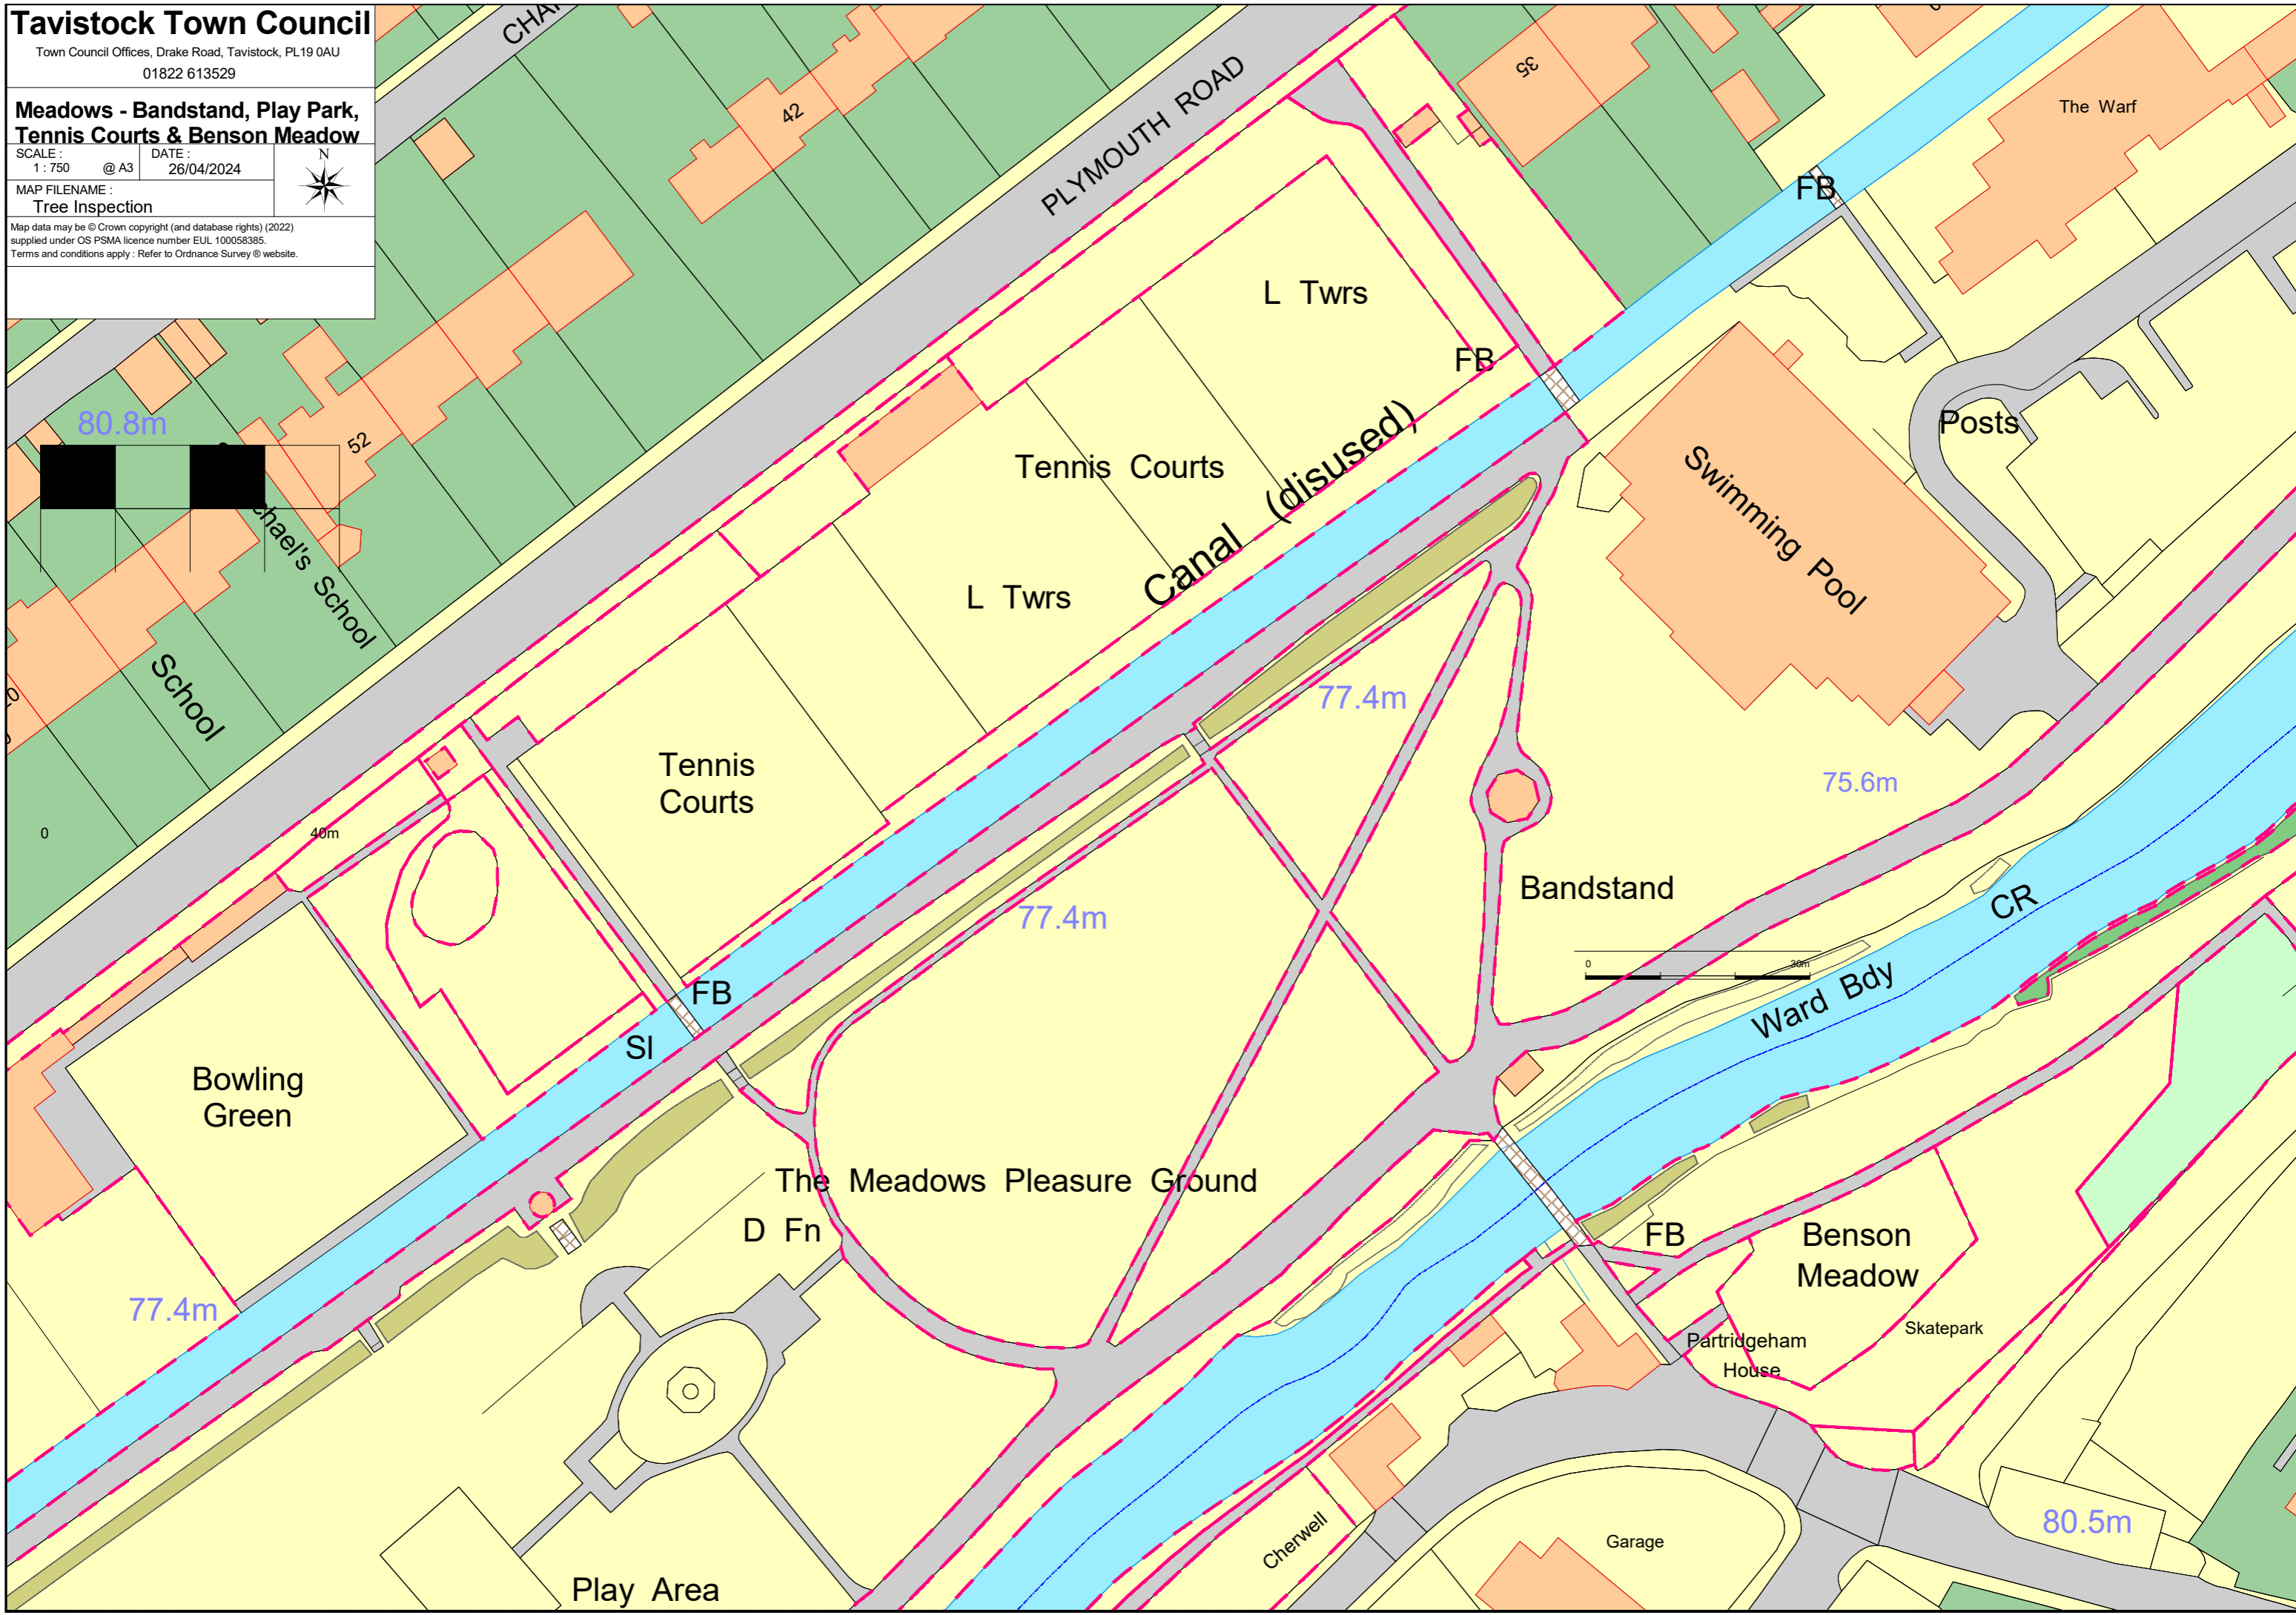

## Meadows - Bandstand, Play Park, Tennis Courts & Benson Meadow

SCALE: 1:750 @ A3 DATE: 26/04/2024

MAP FILENAME:  
Tree Inspection

Map data may be © Crown copyright (and database rights) (2022) supplied under OS PSMA licence number EUL 100058385. Terms and conditions apply: Refer to Ordnance Survey @ website.